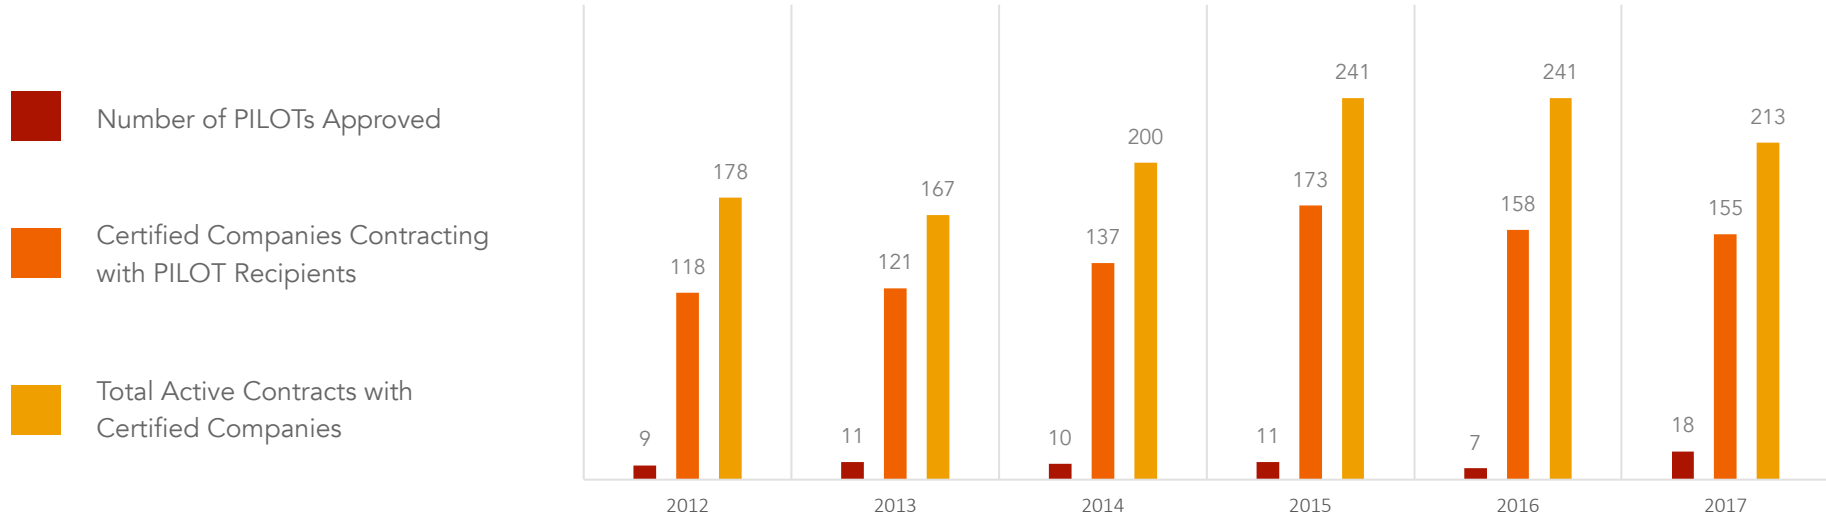

\$50,328,117

Total Spending

\$493,413

Average Spending per LOSB

PILOT Recipient Spending Report | 2012-2017

Annual MWBE/LOSBS Activity Compared to PILOT Activity

2012-2017 Total Unique Certified Companies: 319

Annual, year-by-year totals are specific to activity within that year. The total number of companies will not equal the cumulative figure of 319 as individual companies may have participated in some years and not others. Companies may have multiple contracts with different PILOT recipients.