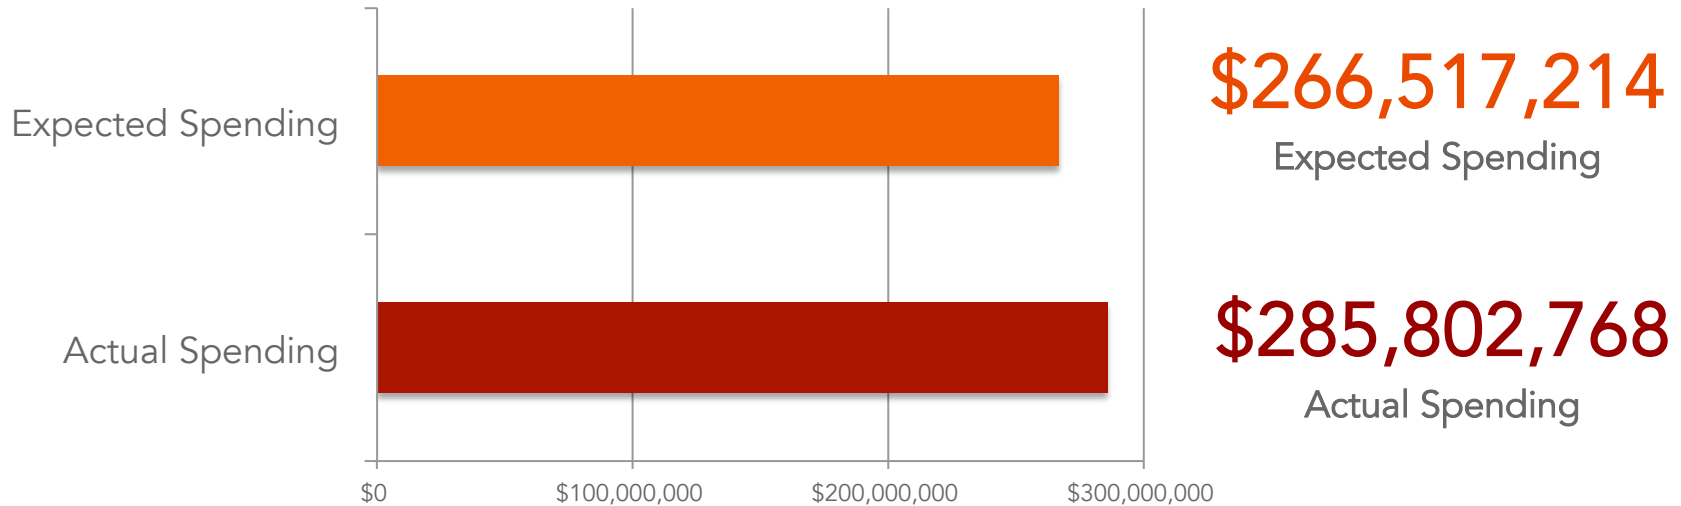

PILOT Recipient Spending Report | 2012-2017

Spending with Certified Local Companies