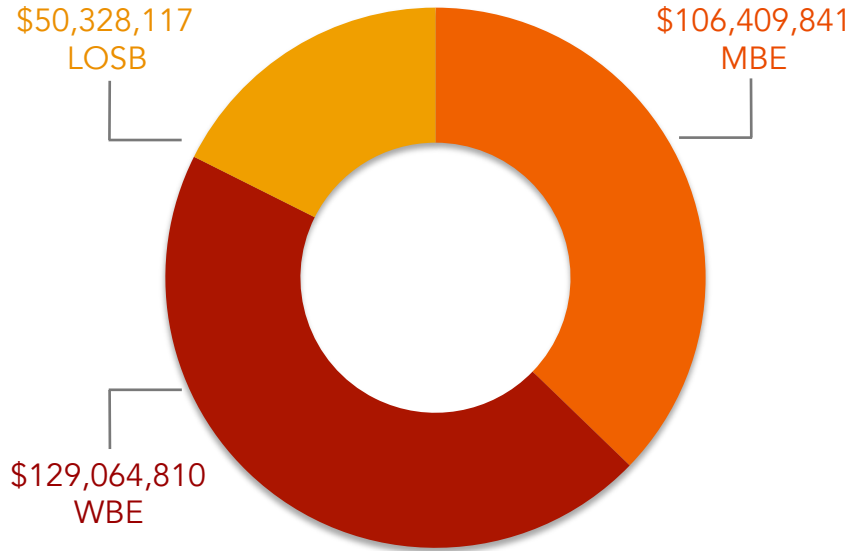

EDGE PILOT Recipient Spending

2012-2017 Report

PILOT Recipient Spending Report | 2012-2017

Report Participants

67

Active PILOT
Recipients

Reporting Activity

319

Spending with Certified Local Companies

SPENDING: \$285,802,768

NUMBER OF COMPANIES: 319

PILOT Recipient Spending Report | 2012-2017

Spending with Minority & Women-Owned Companies (LOSBs Removed)

- African American
- Asian American
- Hispanic American
- White Female
- Unknown Female
- Unknown