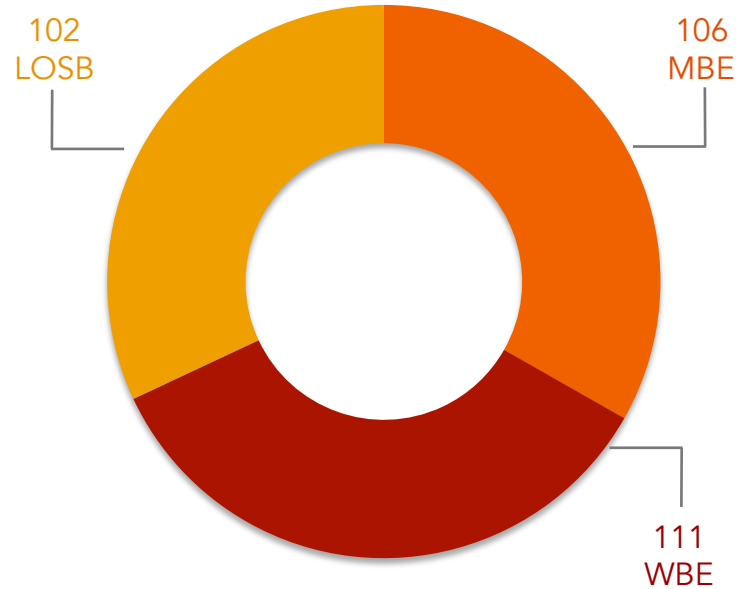

NUMBER OF COMPANIES: 319