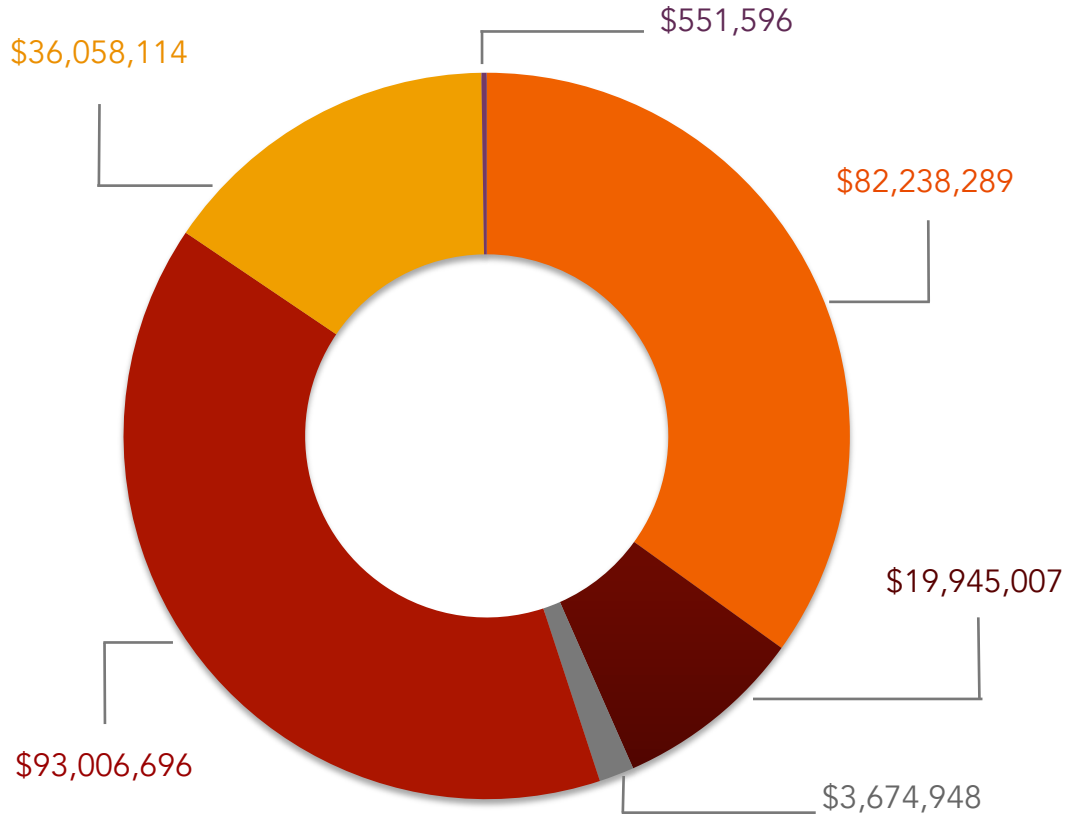

EDGE PILOT Recipient Spending

2012-2017 Report

PILOT Recipient Spending Report | 2012-2017

Report Participants

67

Active PILOT
Recipients

Reporting Activity

319

Spending with Certified Local Companies

SPENDING: \$285,802,768

NUMBER OF COMPANIES: 319

PILOT Recipient Spending Report | 2012-2017

Spending with Minority & Women-Owned Companies (LOSBs Removed)

- African American
- Asian American
- Hispanic American
- White Female
- Unknown Female
- Unknown

SPENDING - \$235,474,650

PILOT Recipient Spending Report | 2012-2017

Spending with Minority & Women-Owned Companies
(LOSBs Removed)

NUMBER OF COMPANIES - 217

PILOT Recipient Spending Report | 2012-2017

Spending with Certified Minority-Owned Businesses