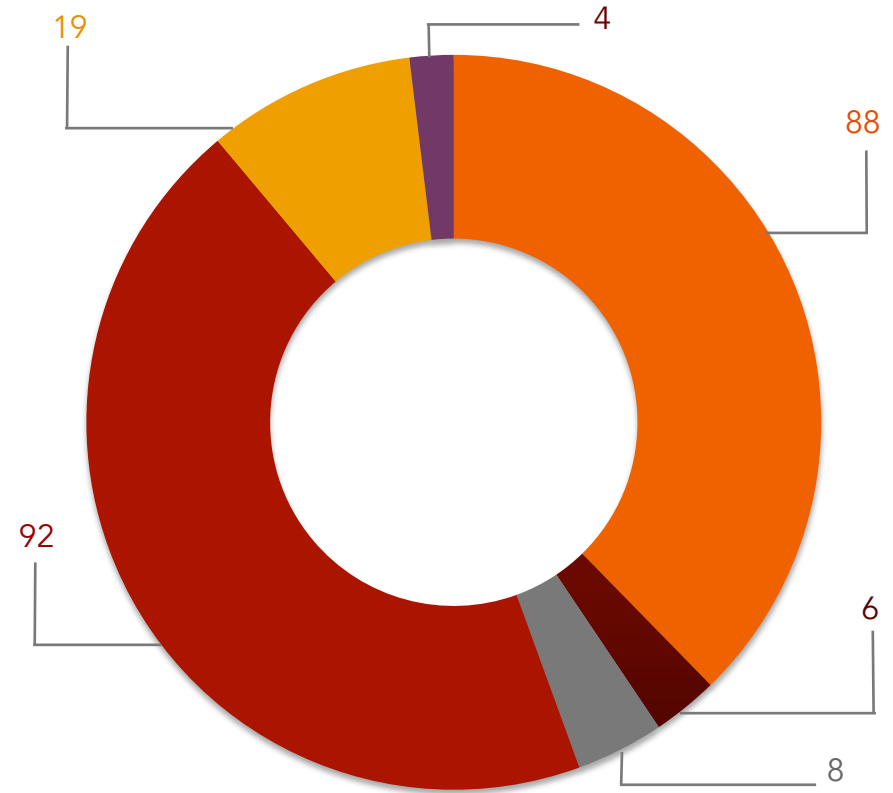

PILOT Recipient Spending Report | 2012-2017

Spending with Minority & Women-Owned Companies
(LOSBs Removed)

NUMBER OF COMPANIES - 217